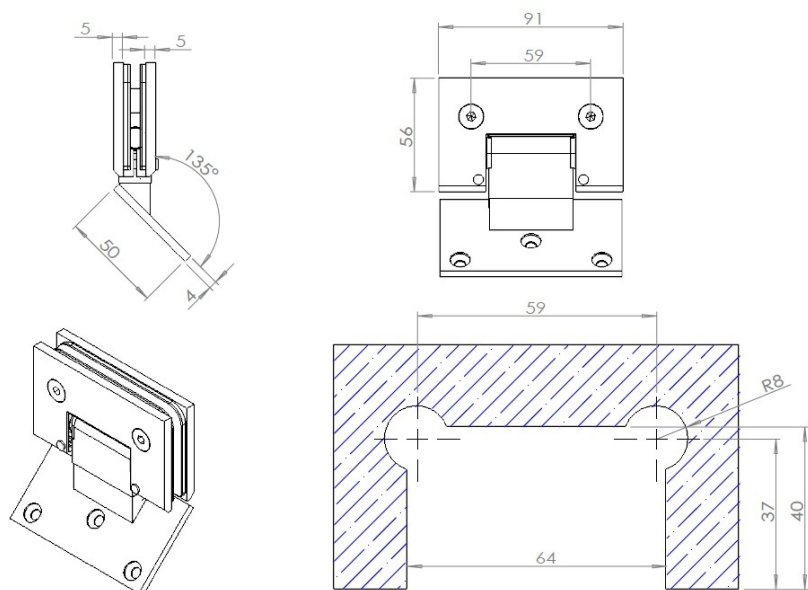

## Description:

Shower Hinge "Tex III", 135DG, SS-Look, Wall/Glass, Offset Backpl., 6-10mm. Glass Thickness, W/15 DG Angle Adjustable, Function & 25DG Return Function, Brass Material, Straight, Edges, Incl. 2 x Transp. 1mm & 2 x Transp. Cushions 2mm, Thickness

## Item number:

15.24.062-5

Units	Box	Carton	HS Code	Barcode
Pcs.			8302100090	
				5704866515986